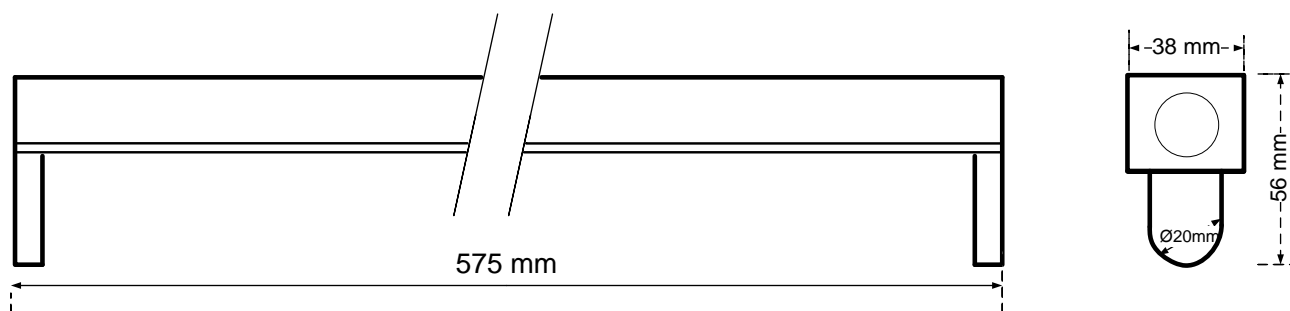

805-031

General Information

Order Code	805-031
Product Description	CYFELCO B T5 1X24
Application	Offices, shops, educational and public centres, etc.
Installation	Ceiling Surface Mounted Luminaire
Luminaire type	Slim Line Batten for T5 Lamps
Light Source	T5 Fluorescent Tube
Number of light sources	1 pc (not included)
Gear	Vossloh-Schwabe Electronic Ballast (HF)
Dimming	Not Dimmable
Standards	2014/30/EU Electromagnetic Compatibility Directive 2014/35/EU Low Voltage Directive
CE mark	Yes
Warranty	X years

Electrical Data

Lamp Power	24 W
Input voltage	220-240 V
Input Frequency	50-60 Hz
Protection class	Class I

Mechanical Characteristics

Housing Material	Sheet steel 0,5mm
Surface Finish	White powder coating (RAL 9003)
Ingress protection code	IP 20 [Finger-protected]
Mechanical impact protection code	IK03
Dimensions LxWxH	575x38x56mm

Logistics

Packing	1 pc per resistant carton
Net weight	xx kg
Gross weight	xx kg
Volume	Xx m ³

Dimensional Drawing

ELMASCO INDUSTRIES S.A.

Head Office : 44 K. Palama, 14343 N. Chalkidona, Athens, Greece
 Production Plant : Ag. Adrianos, 21100 Nafplio, Greece
 Email: elmasco@elmasco.eu